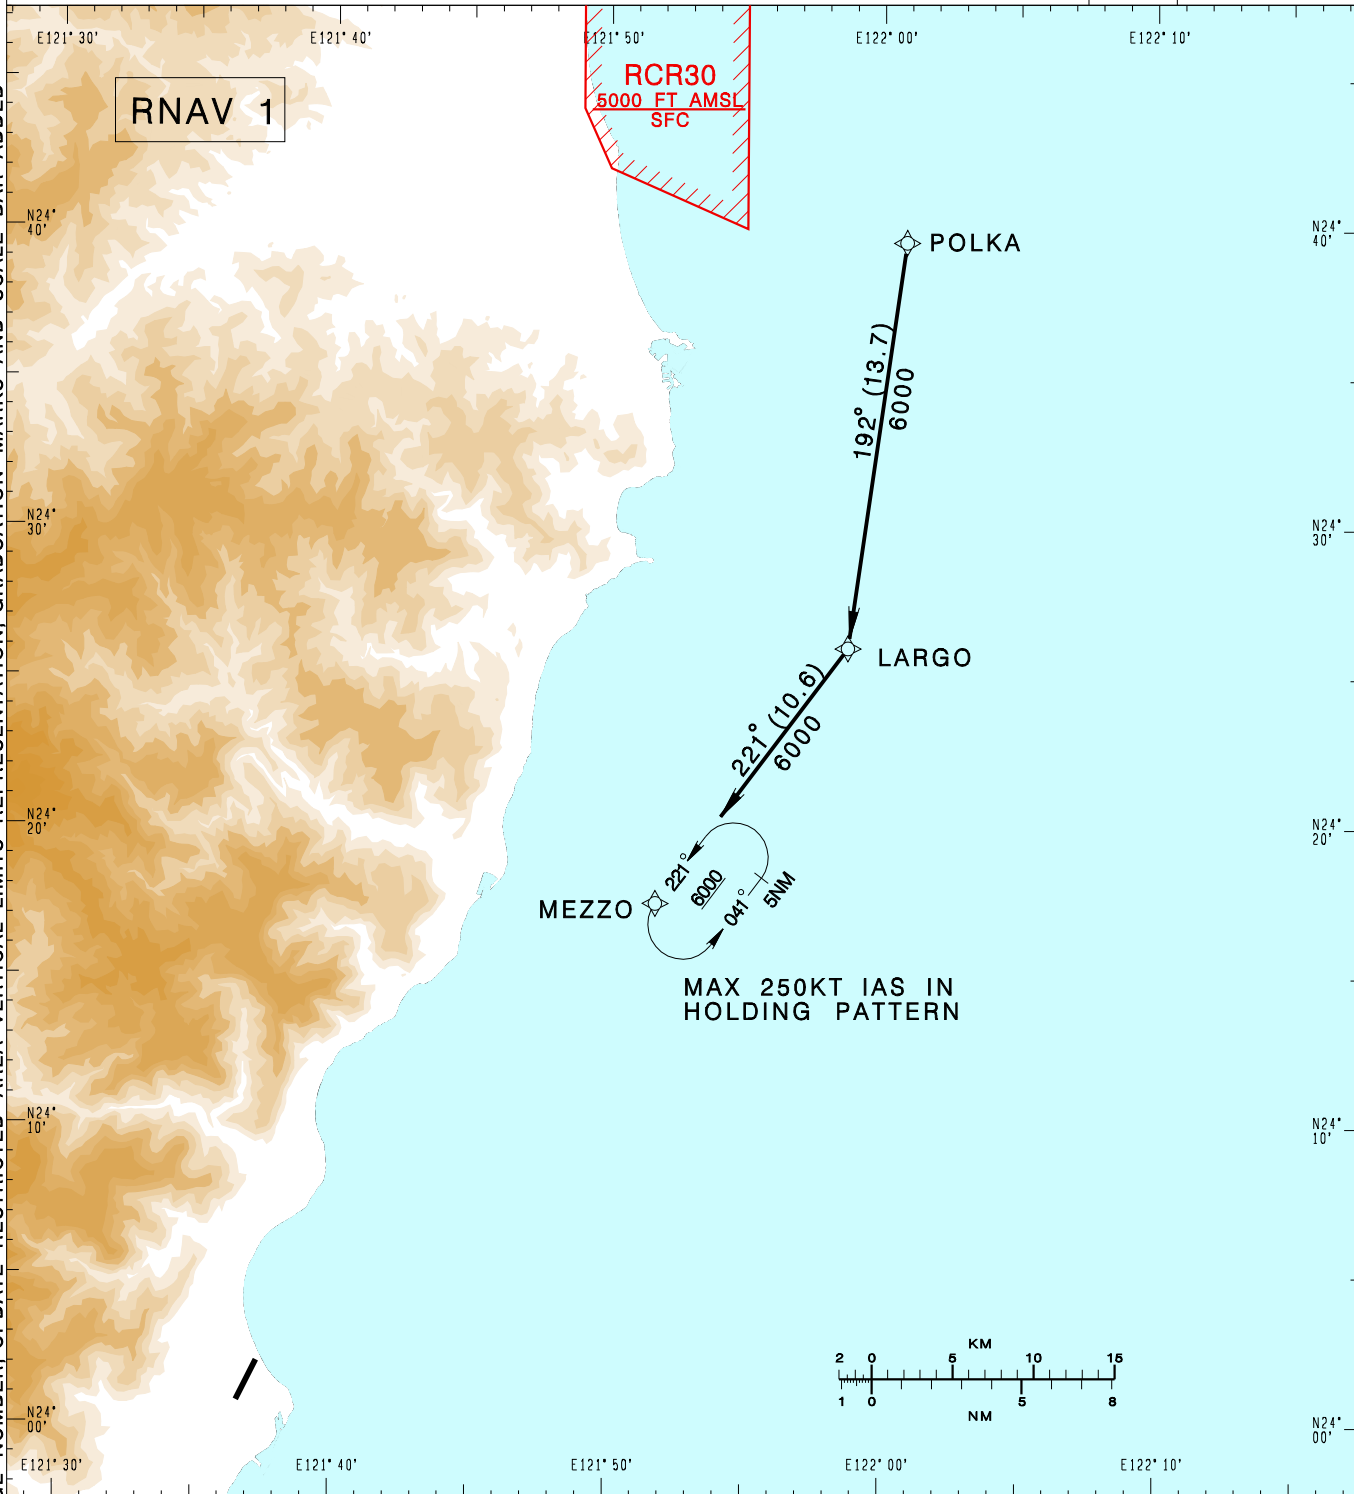

花蓮機場
HUALIEN AD

**RCYU STAR
POLKA ONE RNAV**

| | | | | | | | | |
|--|--|--------------------|--|-----------------------------------|--|--|----------|------------------|
| TAIPEI APP 124.0 119.1 330.2 276.8 | | | | HUALIEN TWR 118.1 126.18 236.6 | | | VAR 4° W | MSA APP 25NM |
| Apt Elev: 51' | | Trans Level: FL130 | | Trans Alt: 11,000' | | | | |
| BEARINGS ARE MAGNETIC; DISTANCES ARE NAUTICAL MILES; ELEVATIONS, HEIGHTS IN FEET | | | | | | | | |

CHANGES: NEW PAGE NUMBER, UPDATE RESTRICTED AREA VERTICAL LIMITS REPRESENTATION, GRADUATION MARKS AND SCALE BAR ADDED

POLKA ONE RNAV ARRIVAL
From POLKA to LARGO, then MEZZO.
*GNSS REQUIRED